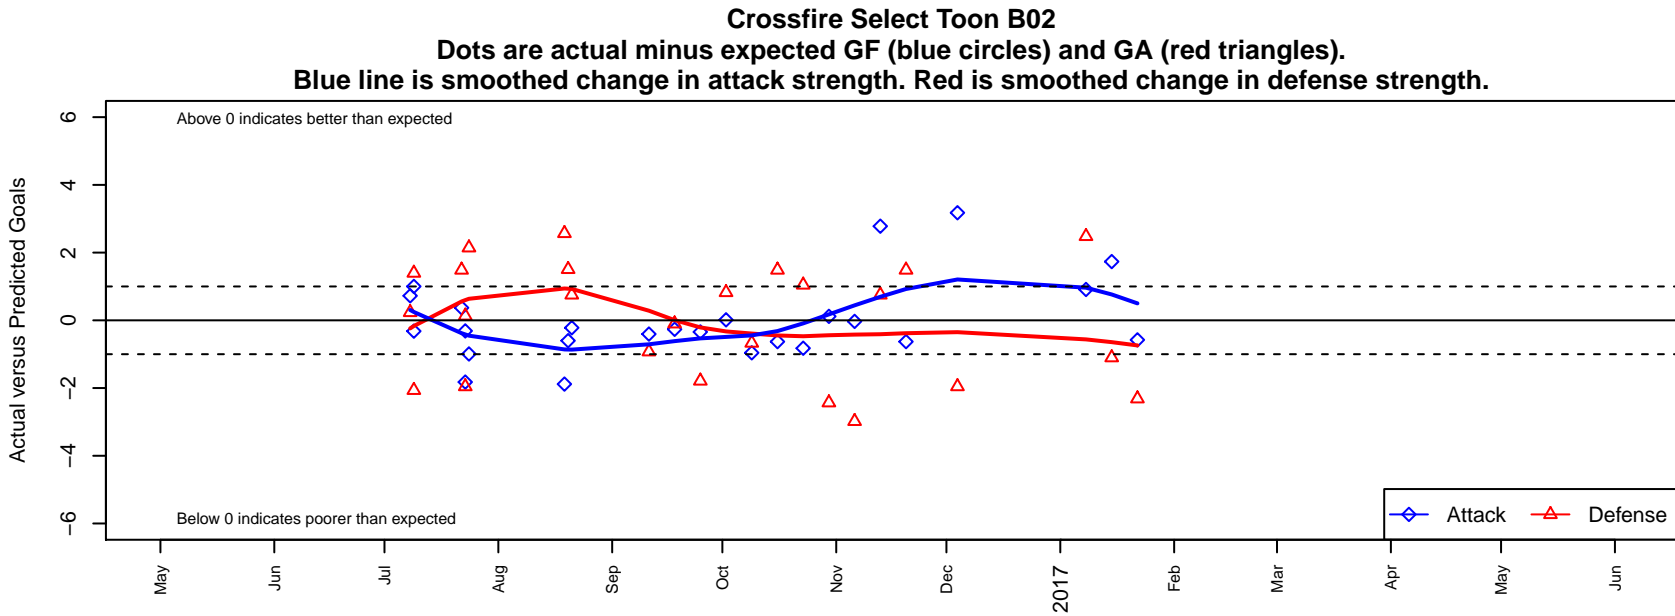

## Crossfire Select Toon B02

Crossfire Select SC  
 Redmond, WA  
 B02 total strength=1048  
 attack=3.41 defense=1.64  
 fall league = NPSL Div 2 (02) U15

alt names used:  
 CROSSFIRE SELECT CFS – B02 TOON (WA)  
 Crossfire Select B02 Toon  
 Crossfire Select B02 Toon  
 Crossfire Select Toon  
 CFS B02 – Silver – Toon

Venues played:  
 2016 Seattle United Cup BU15 Silver  
 2016 Crossfire Select U15 Silver  
 2016 Bigfoot Silver U15  
 2016 NPSL Division 2 (02) U15  
 2016 Founders Cup B02 Div A

**attack and defense variance (black dot)  
relative to other teams  
and top 10 in region**