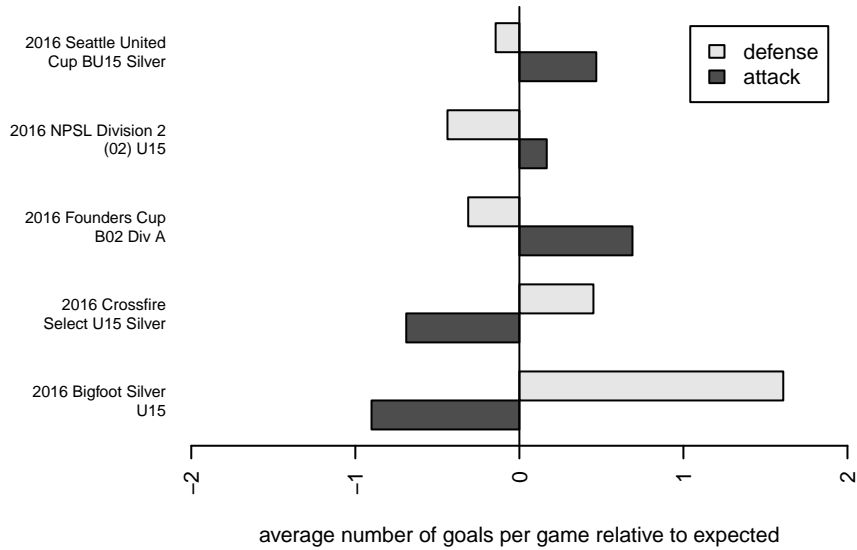

Performance relative to 13 month average