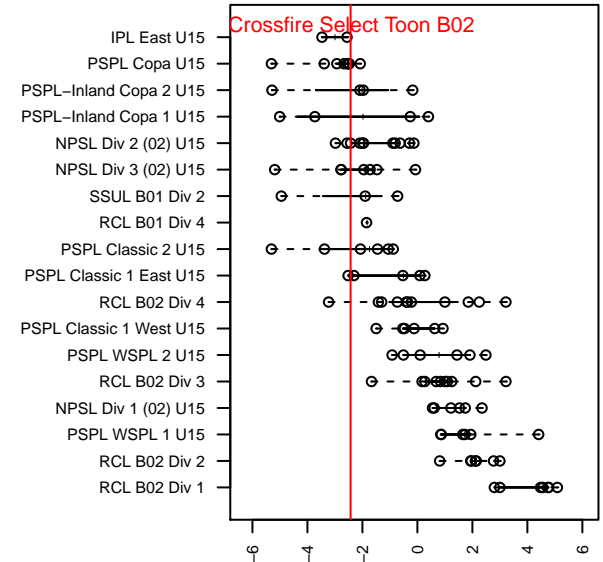

**attack and defense rating
relative to others at age
and all opponents in last 13 months**